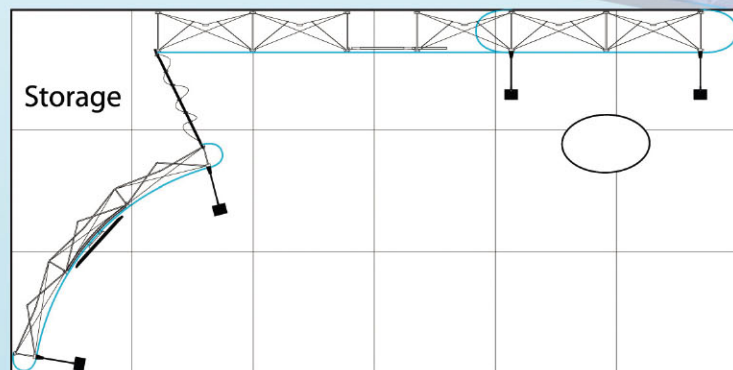

alris

créateur d'espaces

6 x 3 metre corner stand

Plan view

6 x 3 m Classic and Plus with extended quads

- 1 x C33 Classic frame
- 1 x P33 Plus frame
- 1 x P32 Plus frame
- 1 x P12E extended quad Plus frame
- 16 x three quad magnetic struts
- 6 x one quad extended struts
- 2 x adjustable brackets
- 1 x Classic monitor mount kit - front concave
- 1 x extendable curtain pole
- 2 x set of two premium halogen lights
- 1 x RollOne premium counter top
- 3 x RollOne packing cases
- Dimensions 6 m W x 3.2 m H x 3 m D
- Transport weight 130 kgs

Counter top colours

Nomadic Display[®]
World class modular and portable exhibits